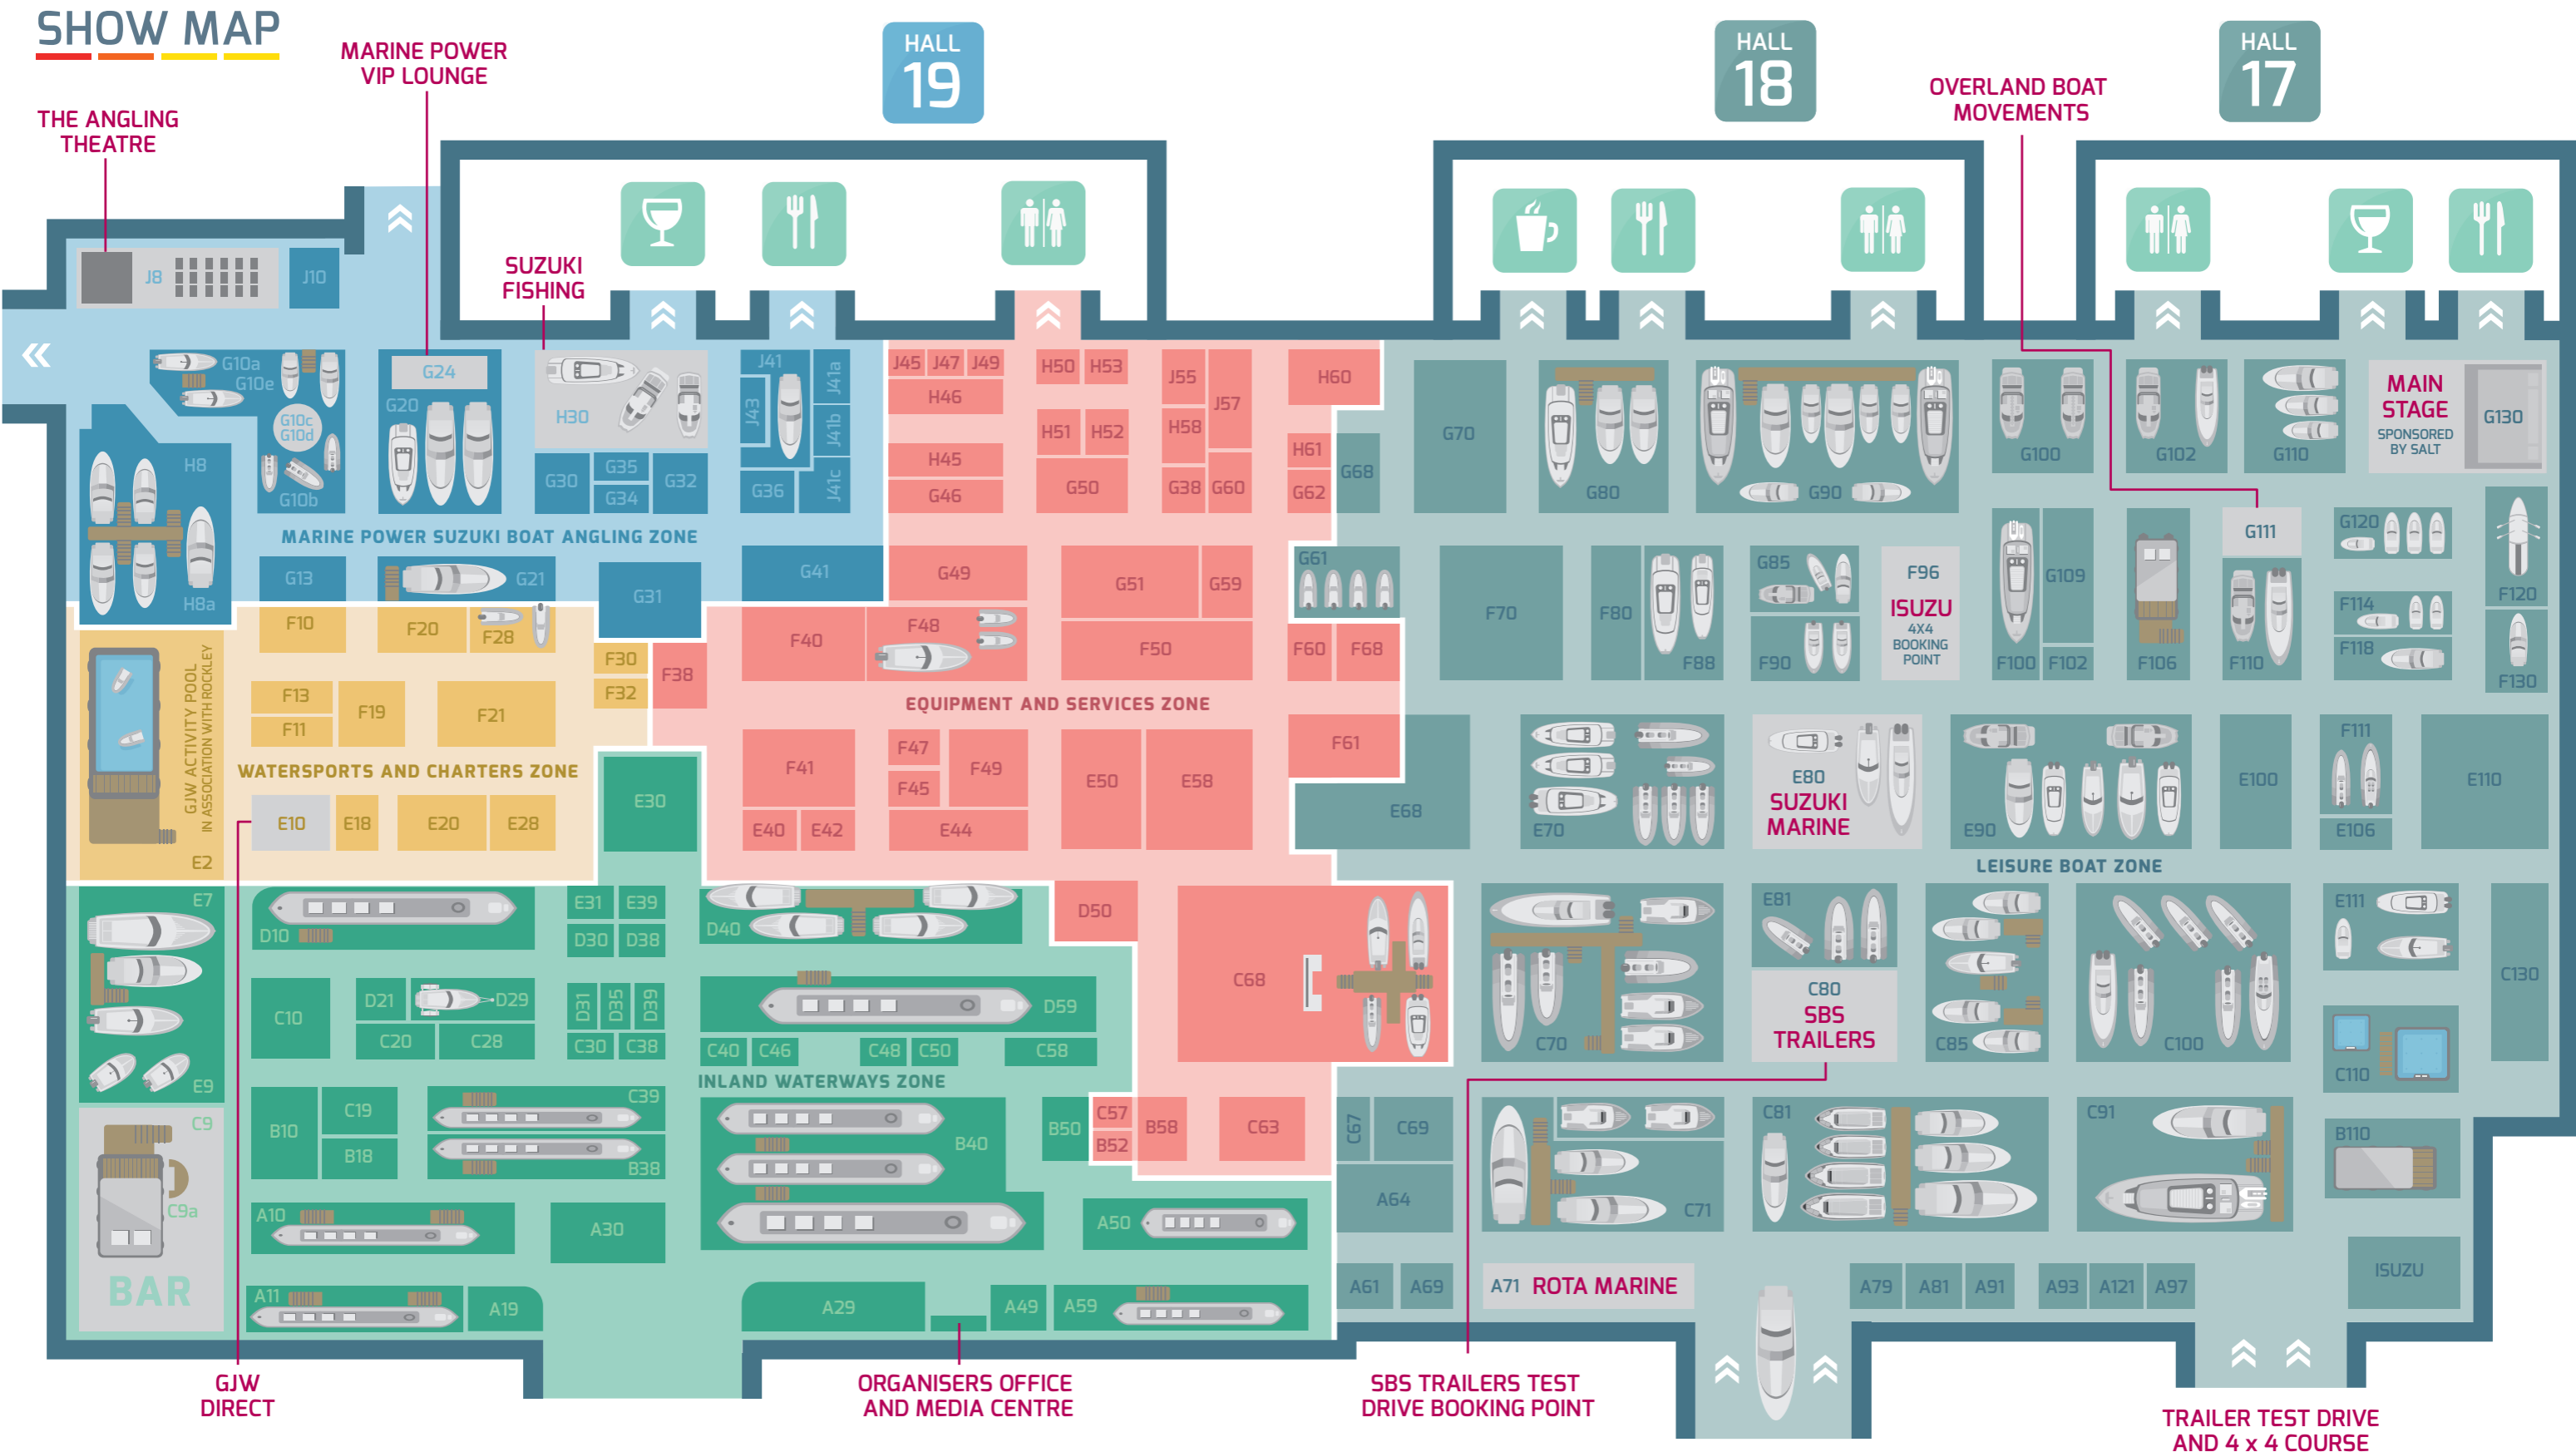

X-Y-Z

- A97 York Marina
- C68 Zodiac

NEC | Birmingham | 16-19 February 2023

SHOW GUIDE

THIS SHOW PLAN WAS DESIGNED AND SPONSORED BY POWERBOAT & RIB - THE ADVENTURE BOATING MAGAZINE. Subscribe @ www.powerboatandrib.com

# SHOW MAP

NEC | Birmingham | 16-19 February 2023

Subscribe to the **BoatLife** newsletter for boating news and offers all year round

[www.boatlifeevents.com](http://www.boatlifeevents.com)